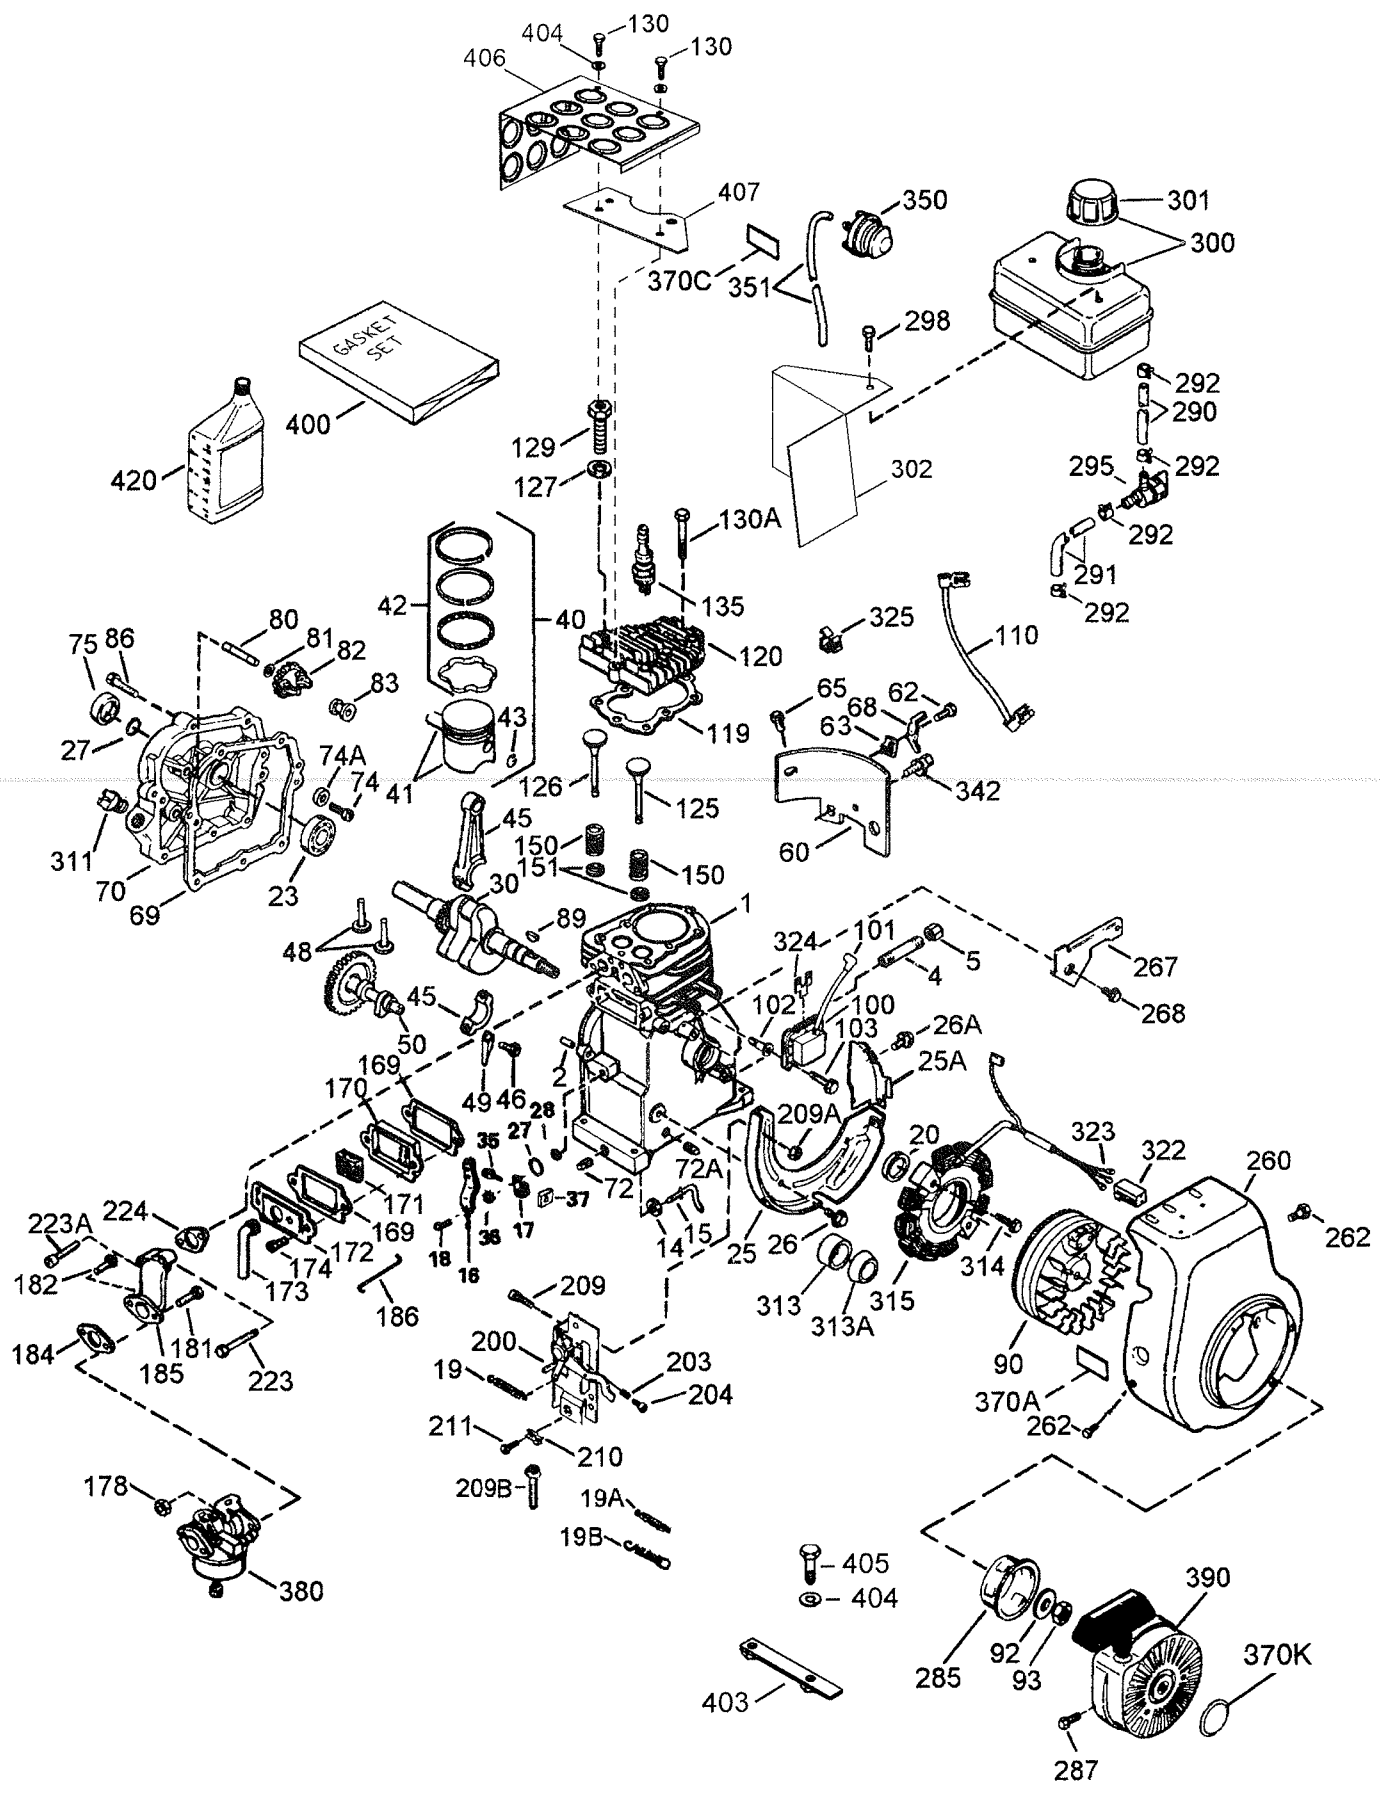

Ref.	Part Number	RAVE 150	Description
80	T30574A	1	Governor Shaft
81	T30590A	1	Washer
82	T30591	1	Governor Gear Assly. (Incl. 81)
83	T30588A	1	Governor Spool
86	T650488	7	Screw, 1/4-20 x 1-1/4"
89	T610961	1	Flywheel Key
90	T611203	1	Flywheel
92	T650815	1	Belleville Washer
93	T650816	1	Flywheel Nut
100	T34443A	1	Solid State Ignition
101	T610118	1	Spark Plug Cover
102	T650872	2	Solid State Mounting Stud
103	T651007	2	Screw, Torx T-15, 10-24 x 15/16"
110	T30831	1	Ground Wire
119	T36440	1	Cylinder Head Gasket
120	T36441	1	Cylinder Head (Incl. 131)
125	T36471	1	Exhaust Valve (Std.) (Incl. 151)
125	T36472	1	Exhaust Valve (1/32" 151)
126	T32644A	1	Intake Valve (Std.) (Incl. 151)
126	T32645A	1	Intake Valve (1/32" O 151)
127	T650691	1	Washer
129	T650818	1	Screw, 5/16-18 x 1-1/2"
130	T6021A	2	Screw, 5/16-18 x 1-1/2"
130A	T650694A	5	Screw, 5/16-18 x 2"
135	T35395	1	Resistor Spark Plug (RJ19LM)
150	T31672	2	Valve Spring
151	T31673	2	Valve Spring Cap
169	T27234A	2	Valve Cover Gasket
170	T27666	1	Breather Body
171	T31410	1	Breather Element
172	T34146	1	Valve Cover
173	T35350	1	Breather Tube
174	T30200	2	Screw, 10-24 x 9/16"
178	T29752	2	Nut & Lock Washer, 1/4-28
181	T650870	1	Screw, 1/4-28 x 1-11/16"
182	T6201	1	Screw, 1/4-28 x 7/8"
184	T26756	1	Carburetor To Intake Pipe Gasket
185	T32699	1	Intake Pipe
186	T32698	1	Governor Link
200	T34652	1	Control Bracket (Incl. 211)
203	T31342	1	Compression Spring
204	T650549	1	Screw, 5-40 x 7/16"
209	T650139	2	Screw, 8-32 x 1/2"
209A	T30322	2	Lock Nut, 8-32
209B	T650688	1	Screw, 10-32 x 1"
210	T27793	1	Conduit Clip
211	T28942	1	Screw, 10-32 x 3/8"
223	T650664	1	Screw, 1/4-20 x 1-19/32"
223A	T30646	1	Screw, 1/4-20 x 1-3/8"
224	T32649A	1	Intake Pipe Gasket
260	T35585	1	Blower Housing
262	T650737	2	Screw, 1/4-20 x 1/2"
267	T34212	1	Hold Down Bracket
268	T30200	1	Screw, 10-24 x 9/16"