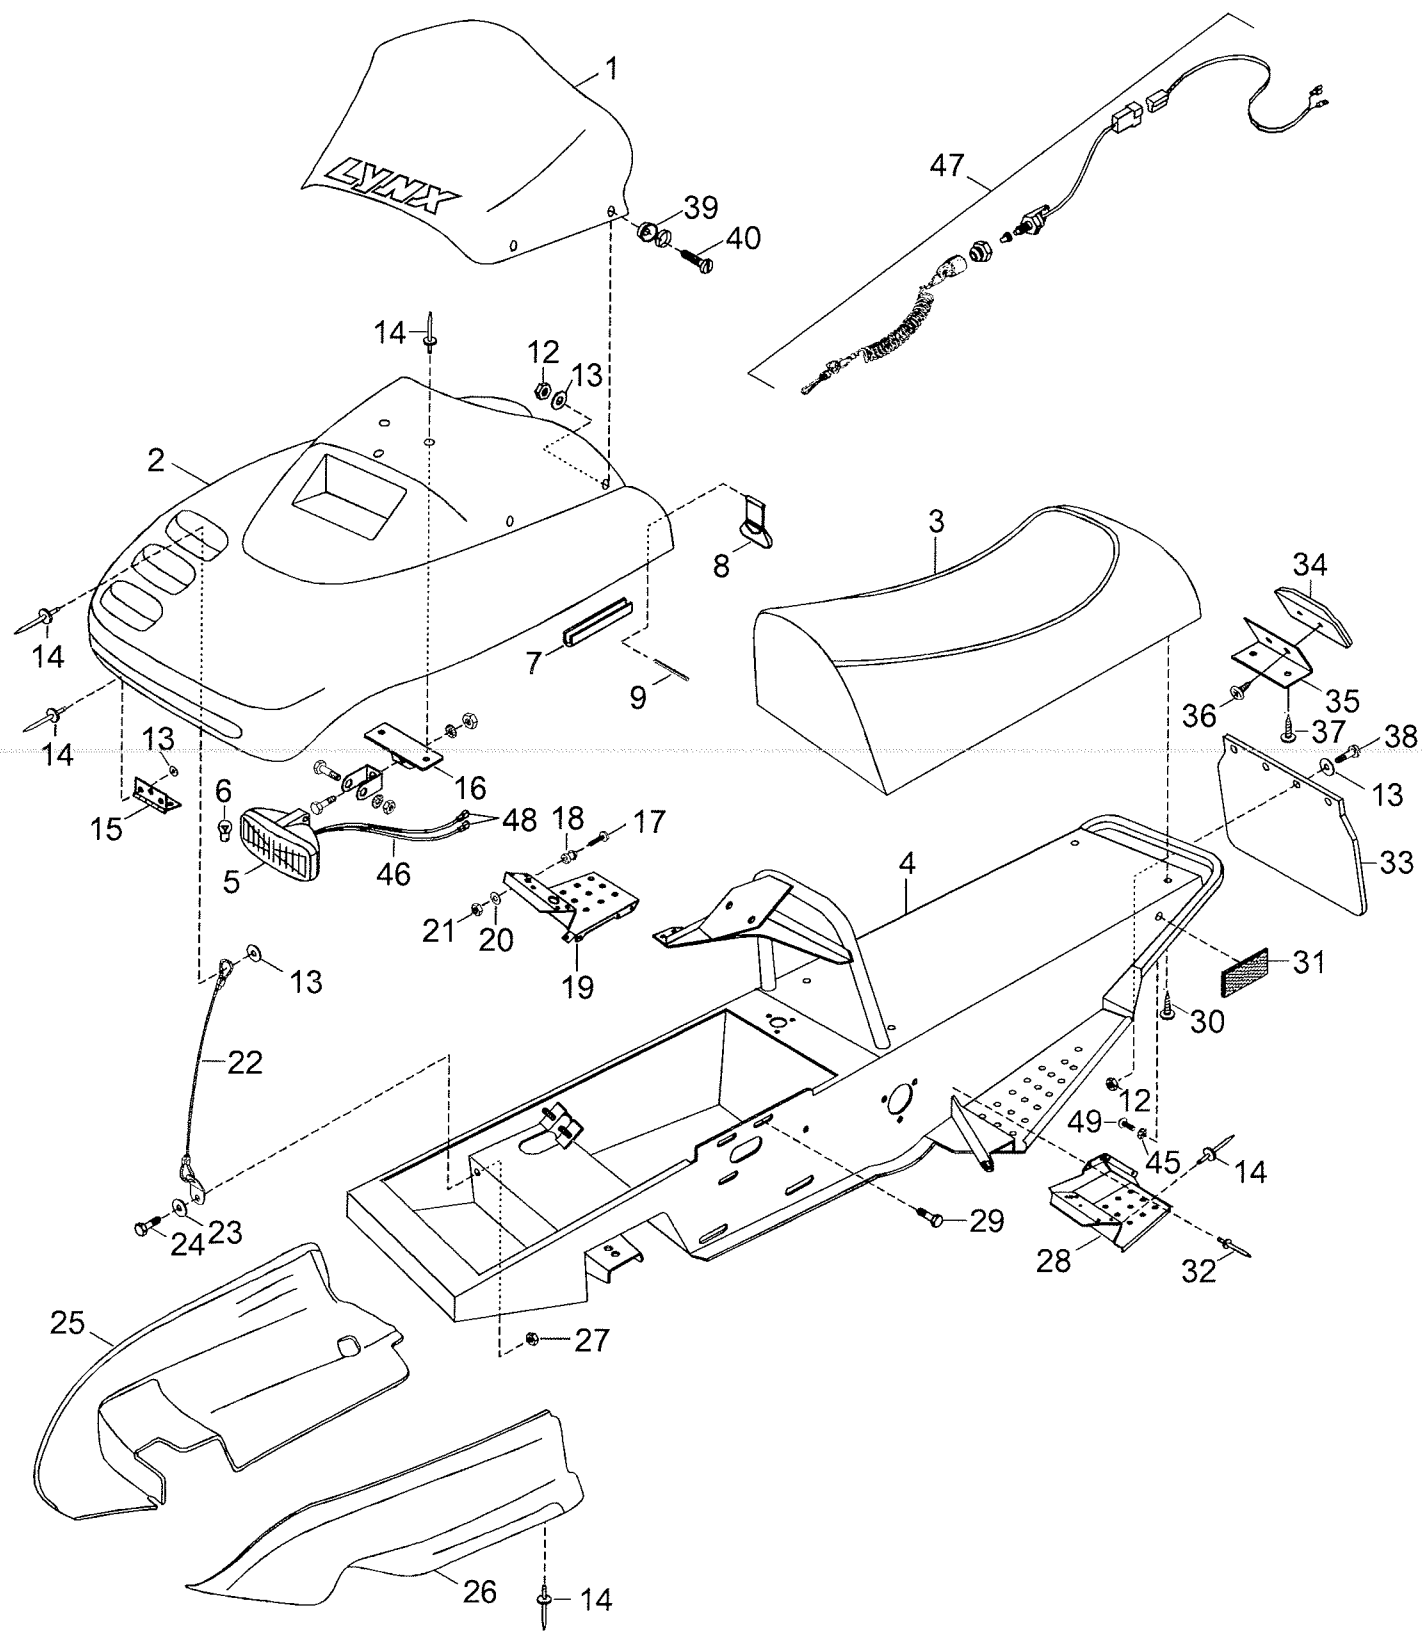

Ref.	Part Number	RAVE 150	Description
	1	5240416	1 Windshield
N	2	5241811	1 Cap
	3	5340273	1 Seat
	4	5140185	1 Chassie
	5	42260	1 Headlamp
	6	42261	1 Bulb
	7	28413	x Muoltning
N	8	547233	2 Hood latch
N	9	41011	2 Spring cotter 3x45
	12	33009	9 Lock nut
	13	20008	17 Washer
	14	36891	12 Rivet
	15	41045	2 Hinge
	16	38065	1 Lamp support
	17	40168	2 Slotted head screw
	18	542307	2 Button
	19	5240277	1 Feet support
	20	20001	2 Washer
	21	33008	2 Lock nut
	22	5440282	1 Cab retainer cable
	23	20003	1 Washer
	24	40029	1 Screw
	25	5240415	1 Bottom pan right <i>vasen</i>
	26	5240404	1 Bottom pan left <i>oikea</i>
	27	33010	1 Lock nut
	28	5240274	1 Feet support
	29	40823	1 Screw
	30	40177	4 Plate screw
	31	414510200	2 Reflector
	32	36036	26 Rivet
	33	5340417	1 Snow guard
	34	21059	1 Reflector
	35	5440235	1 Reflector support
	37	40191	2 Plate screw
	38	40247	4 Screw
	39	282000	5 Snap cap
	40	40170	5 Slotted head screw
N	43	5341810	1 Wire
	45	20018	2 Tooth lock washer
	46	42601	x Wire
N*	47	5441353	1 Tethercord Switch Assy
	48	42061	4 Connector
N	49	40177	1 Screw B4 8x16
*	42031	2	Connector
*	42122	1	Connector Case
*	544957	1	Switch Brake

Ref.	Part Number	RAVE 150	Description
1	572064100	2	Grip
2	36490	2	Rivet
3	581045600	1	Throttle handle ass'y
4	506071400	1	Brake handle
5	5240250	1	Steering handle bar
6	5340262	1	Throttle cable
7	24019	2	Screw nipple
8	534934	1	Brake cable
9	5440264	1	Spring
10	24007	1	Screw nipple
11	33003	6	Nut
12	20014	6	Lock washer
13	542008	3	Retaining support
14	542092	4	Half bushing
15	28410	2	Rubber mount
16	33011	4	Lock nut
17	20004	4	Washer
18	33003	4	Jam nut
19	31064	4	Ball joint
20	5440300	1	Tie rod
21	5440299	1	Tie rod