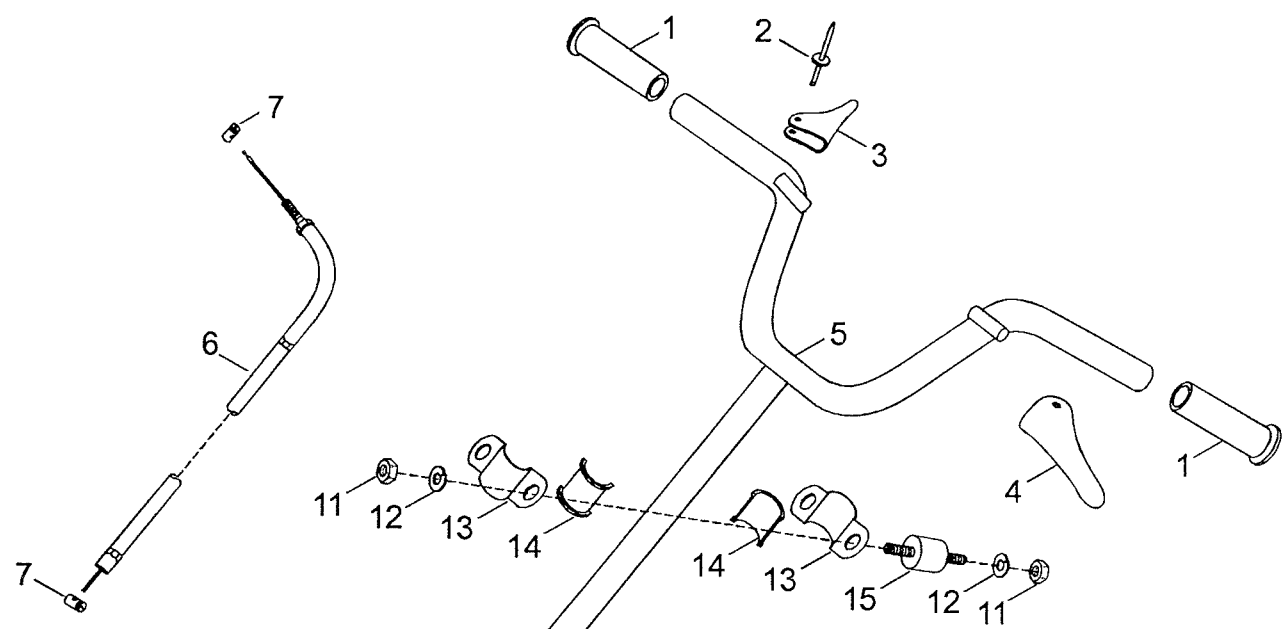

Ref.	Part Number	RAVE 150	Description
	1	5240416	1 Windshield
N	2	5241811	1 Cap
	3	5340273	1 Seat
	4	5140185	1 Chassie
	5	42260	1 Headlamp
	6	42261	1 Bulb
	7	28413	x Muoltning
N	8	547233	2 Hood latch
N	9	41011	2 Spring cotter 3x45
	12	33009	9 Lock nut
	13	20008	17 Washer
	14	36891	12 Rivet
	15	41045	2 Hinge
	16	38065	1 Lamp support
	17	40168	2 Slotted head screw
	18	542307	2 Button
	19	5240277	1 Feet support
	20	20001	2 Washer
	21	33008	2 Lock nut
	22	5440282	1 Cab retainer cable
	23	20003	1 Washer
	24	40029	1 Screw
	25	5240415	1 Bottom pan right <i>vasen</i>
	26	5240404	1 Bottom pan left <i>oikea</i>
	27	33010	1 Lock nut
	28	5240274	1 Feet support
	29	40823	1 Screw
	30	40177	4 Plate screw
	31	414510200	2 Reflector
	32	36036	26 Rivet
	33	5340417	1 Snow guard
	34	21059	1 Reflector
	35	5440235	1 Reflector support
	37	40191	2 Plate screw
	38	40247	4 Screw
	39	282000	5 Snap cap
	40	40170	5 Slotted head screw
N	43	5341810	1 Wire
	45	20018	2 Tooth lock washer
	46	42601	x Wire
N*	47	5441353	1 Tethercord Switch Assy
	48	42061	4 Connector
N	49	40177	1 Screw B4 8x16
*	42031	2	Connector
*	42122	1	Connector Case
*	544957	1	Switch Brake

Ref.	Part Number	RAVE 150	Description
1	572064100	2	Grip
2	36490	2	Rivet
3	581045600	1	Throttle handle ass'y
4	506071400	1	Brake handle
5	5240250	1	Steering handle bar
6	5340262	1	Throttle cable
7	24019	2	Screw nipple
8	534934	1	Brake cable
9	5440264	1	Spring
10	24007	1	Screw nipple
11	33003	6	Nut
12	20014	6	Lock washer
13	542008	3	Retaining support
14	542092	4	Half bushing
15	28410	2	Rubber mount
16	33011	4	Lock nut
17	20004	4	Washer
18	33003	4	Jam nut
19	31064	4	Ball joint
20	5440300	1	Tie rod
21	5440299	1	Tie rod