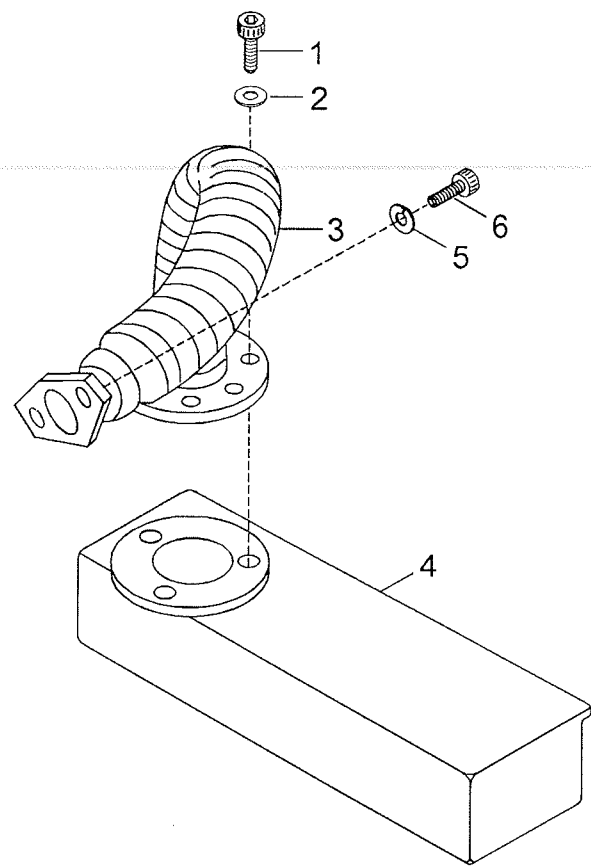

Ref.	Part Number	RAVE 150	Description
1	40332	3	Allen screw
2	20052	3	Lock washer
3	5340238	1	Exhaust
4	5340244	1	Mufler
5	20052	2	Lock washer
6	40818	2	Allen screw