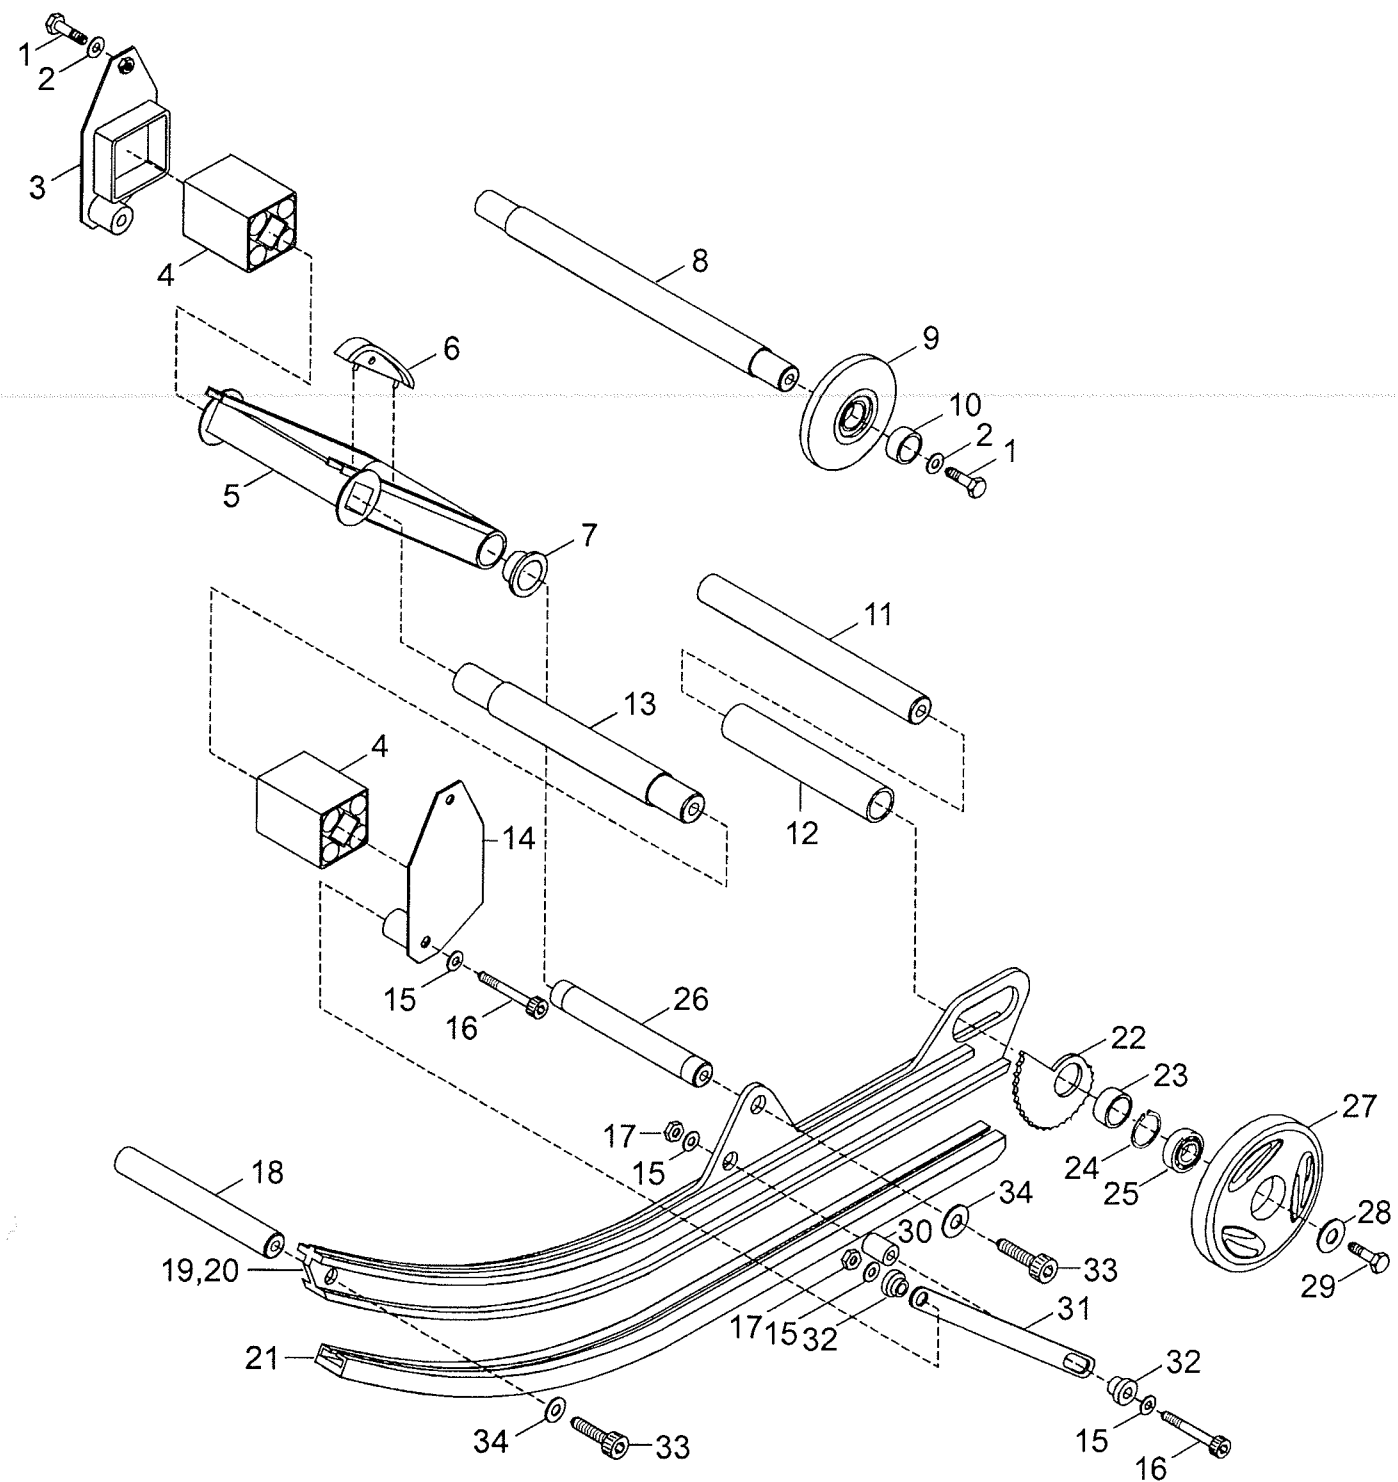

Ref.	Part Number	RAVE 150	Description
1	572064100	2	Grip
2	36490	2	Rivet
3	581045600	1	Throttle handle ass'y
4	506071400	1	Brake handle
5	5240250	1	Steering handle bar
6	5340262	1	Throttle cable
7	24019	2	Screw nipple
8	534934	1	Brake cable
9	5440264	1	Spring
10	24007	1	Screw nipple
11	33003	6	Nut
12	20014	6	Lock washer
13	542008	3	Retaining support
14	542092	4	Half bushing
15	28410	2	Rubber mount
16	33011	4	Lock nut
17	20004	4	Washer
18	33003	4	Jam nut
19	31064	4	Ball joint
20	5440300	1	Tie rod
21	5440299	1	Tie rod

Ref.	Part Number	RAVE 150	Description
1	5340295	1	Steering arm left
2	5340298	1	Steering arm right
3	33004	4	Nut
4	20047	4	Washer
5	28411	2	Rubber mount
6	40118	4	Screw
7	20014	4	Lock washer
8	5440228	4	Sleeve
9	31049	4	Cushion
10	5140283	1	Swing arm left
11	5140421 519043	1	Swing arm right
12	5440672	2	Sleeve
13	33011	2	Lock nut
14	20004	2	Washer
15	33012	2	Lock nut
16	20005	2	Washer
17	40019	2	Screw
18	33010	4	Lock nut
19	20009	4	Washer
20	5340370	2	Ski handle
21	40173	4	Slotted head screw
22	5240361	2	Ski
N 23	5341839	2	Carbide runner

Ref.	Part Number	RAVE 150	Description
1	40332	3	Allen screw
2	20052	3	Lock washer
3	5340238	1	Exhaust
4	5340244	1	Mufler
5	20052	2	Lock washer
6	40818	2	Allen screw

Ref.	Part Number	RAVE 150	Description
1	5340268	1	Brake frame
2	40824	2	Screw
3	5340265	1	Brake belt
4	5440272	1	Sleeve
5	33065	1	Metallock nut
6	26020	1	Chain
7	26021	1	Chain lock
8	14222	1	Centrifugal clutch
9	20012	1	Washer
10	40825	1	Screw
11	5341083	1	Chain shelter
12	20033	1	Tooth lock washer
13	40826	1	Screw
N 14	5441932	1	Greasing Instruction Tape

Ref.	Part Number	RAVE 150	Description
1	40056	6	Screw
2	534430	4	Housing Bearing
3	31066	2	Bearing
4	20014	6	Washer
5	33011	6	Lock nut
6	5340179	2	Sprocket
7	5340230	1	Drive axle
8	33011	1	Lock nut
9	20004	1	Washer
10	5340231	1	48 Teeth sprocket
N 11	40010	1	Screw M8x55
12	13051	1	Track