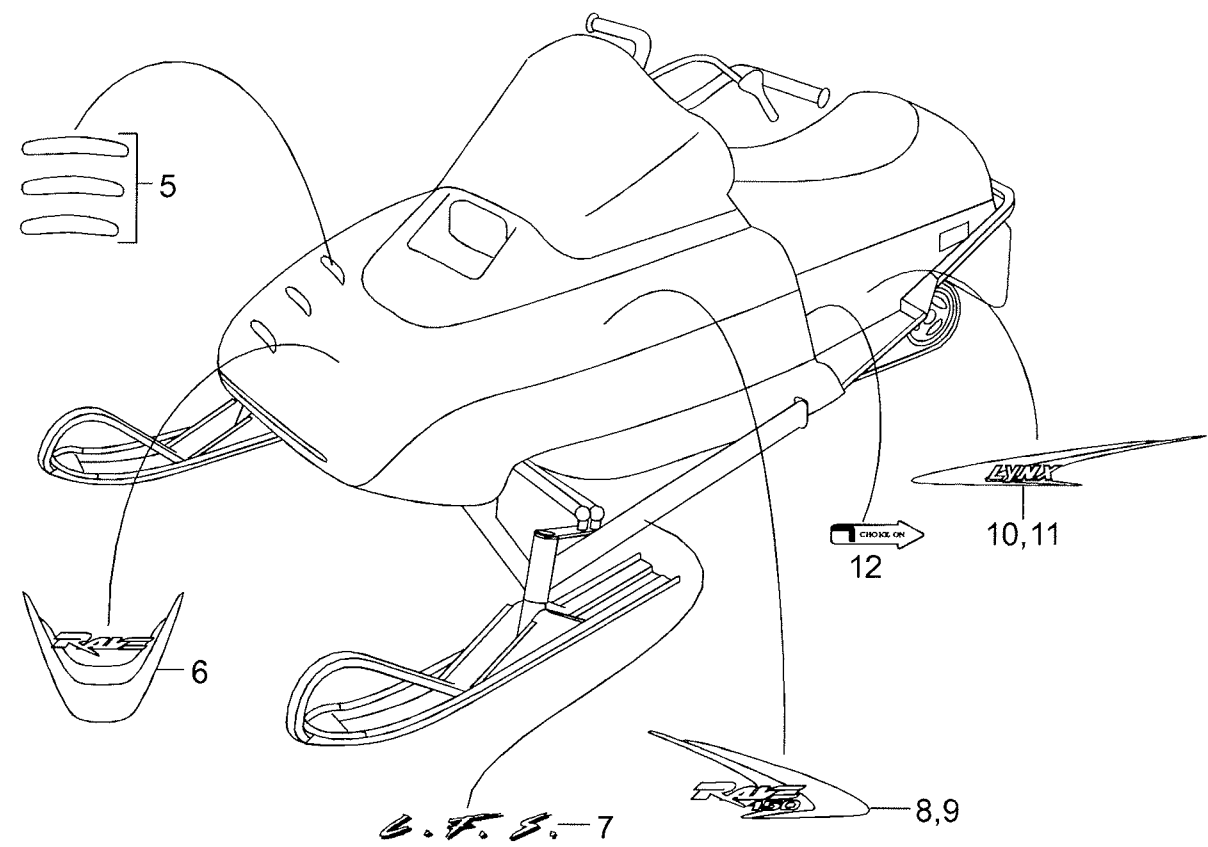

Ref.	Part Number	RAVE 150	Description
N	1	5240424	1 Foam-acoustic right
N	2	5140425	1 Foam-acoustic left
	3	5240426	1 Foam-acoustic upper
	4	5340409	1 Dash decal
	5	44107	1 "Hole" Decal
	6	5240406	1 Front decal
	7	5441077	2 "L.F.S." Decal
	8	5240405	1 "Rave" Decal left
	9	5240413	1 "Rave" Decal right
	10	5240408	1 "Lynx" Decal
	11	5240414	1 "Lynx" Decal
N	12	5441931	1 Choke-tape