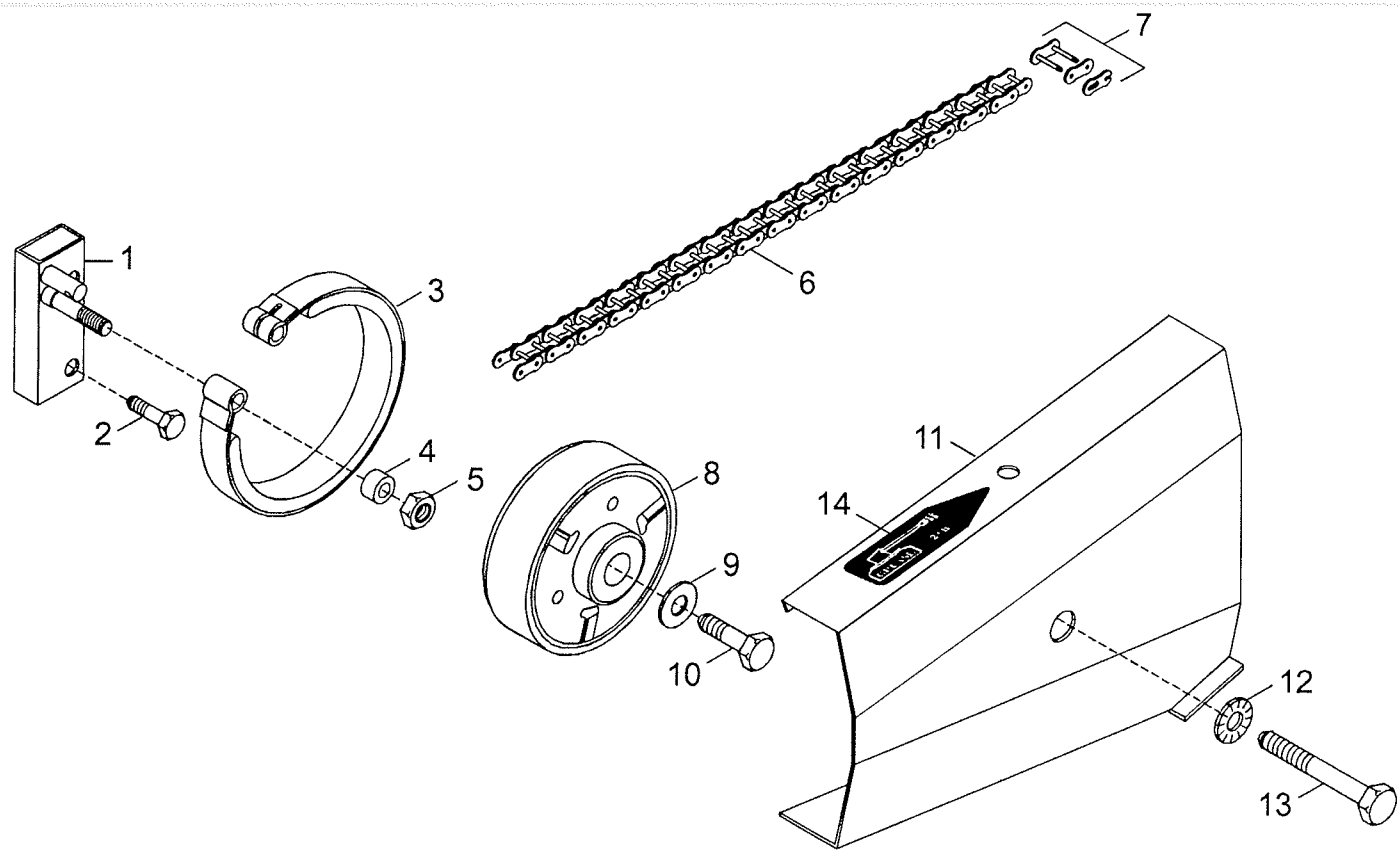

Ref.	Part Number	RAVE 150	Description
1	5340268	1	Brake frame
2	40824	2	Screw
3	5340265	1	Brake belt
4	5440272	1	Sleeve
5	33065	1	Metallock nut
6	26020	1	Chain
7	26021	1	Chain lock
8	14222	1	Centrifugal clutch
9	20012	1	Washer
10	40825	1	Screw
11	5341083	1	Chain shelter
12	20033	1	Tooth lock washer
13	40826	1	Screw
N 14	5441932	1	Greasing Instruction Tape