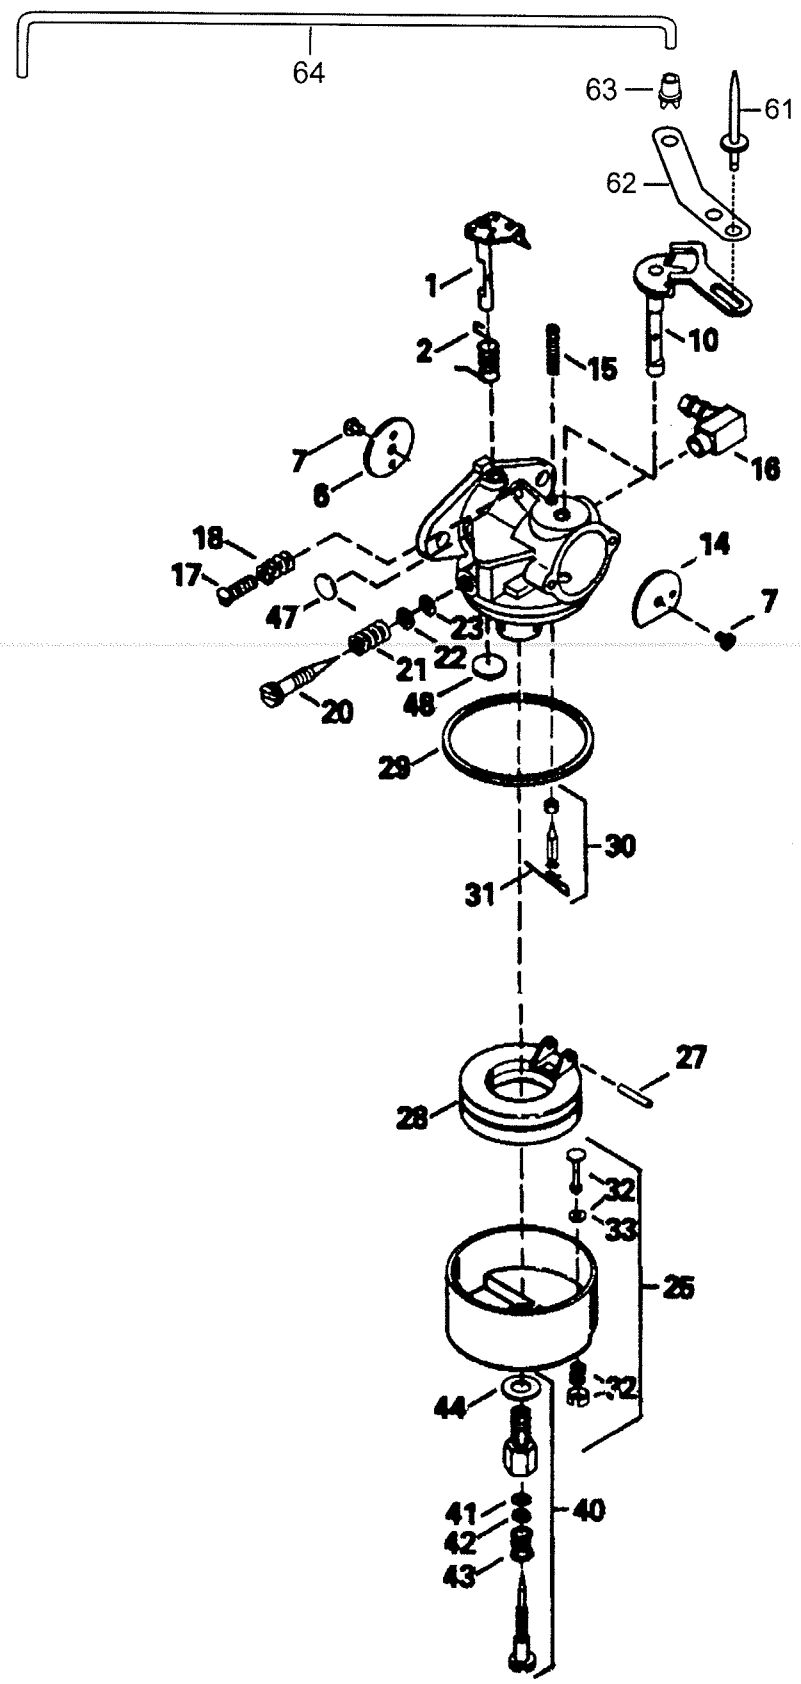

Ref. Part Number **RAVE 150** Description

	632113A	1	Carburetor (Incl. 184 of Engine Parts List)	
1	631615	1	Throttle Shaft & Lever Assembly	
2	631767	1	Throttle Return Spring	
6	631036	1	Throttle Shutter	
7	650506	2	Shutter Screw	
10	632108	1	Choke Shaft & Lever Assembly	
14	631815	1	Choke Shutter	
15	630735	1	Choke Positioning Spring	
16	631807	1	Fuel Fitting	
17	650417	1	Throttle Crack Screw/Idle Speed Screw	
18	630766	1	Tension Spring	
20	631838	1	Idle Mixture Screw	
21	630766	1	Tension Spring	
22	630739	1	Idle Mixture Screw Washer	
23	630740	1	Idle Mixture Screw "O" Ring	
25	631951	1	Float Bowl Ass'y. (Incl. 32 & 33)	
27	631024	1	Float Shaft	
28	632019	1	Float	
29	631028	1	Float Bowl "O" Ring	
30	631021	1	Inlet Needle, Seat & Clip (Incl. 31)	
31	631022	1	Spring Clip	
32	27136A	1	Bowl Drain Assembly	
33	27554	1	Drain Plunger Gasket	
40	31839	1	Main Adj. Screw Ass'y. (Incl. 41 thru 44)	
41	630740	1	High Speed Mixture Screw "O" Ring	
42	630739	1	High Speed Mixture Screw Washer	
43	630738	1	High Speed Mixture Screw Tension Spring	
44	27110	1	Bowl Nut Washer	
47	630748	1	Welch Plug, Idle Mixture Well	
48	631027	1	Welch Plug, Atmospheric Vent	
60	31840	1	Repair kit *	
61	36005	2	Rivet	
N	62	5441825	1	Plate
N	63	28415	1	Nipple
N	64	5441828	1	Shaft

*Includes parts:

27110 , 27554, 31839, 630740, 630748,
631021, 631022, 631024, 631027, 631028, 631838