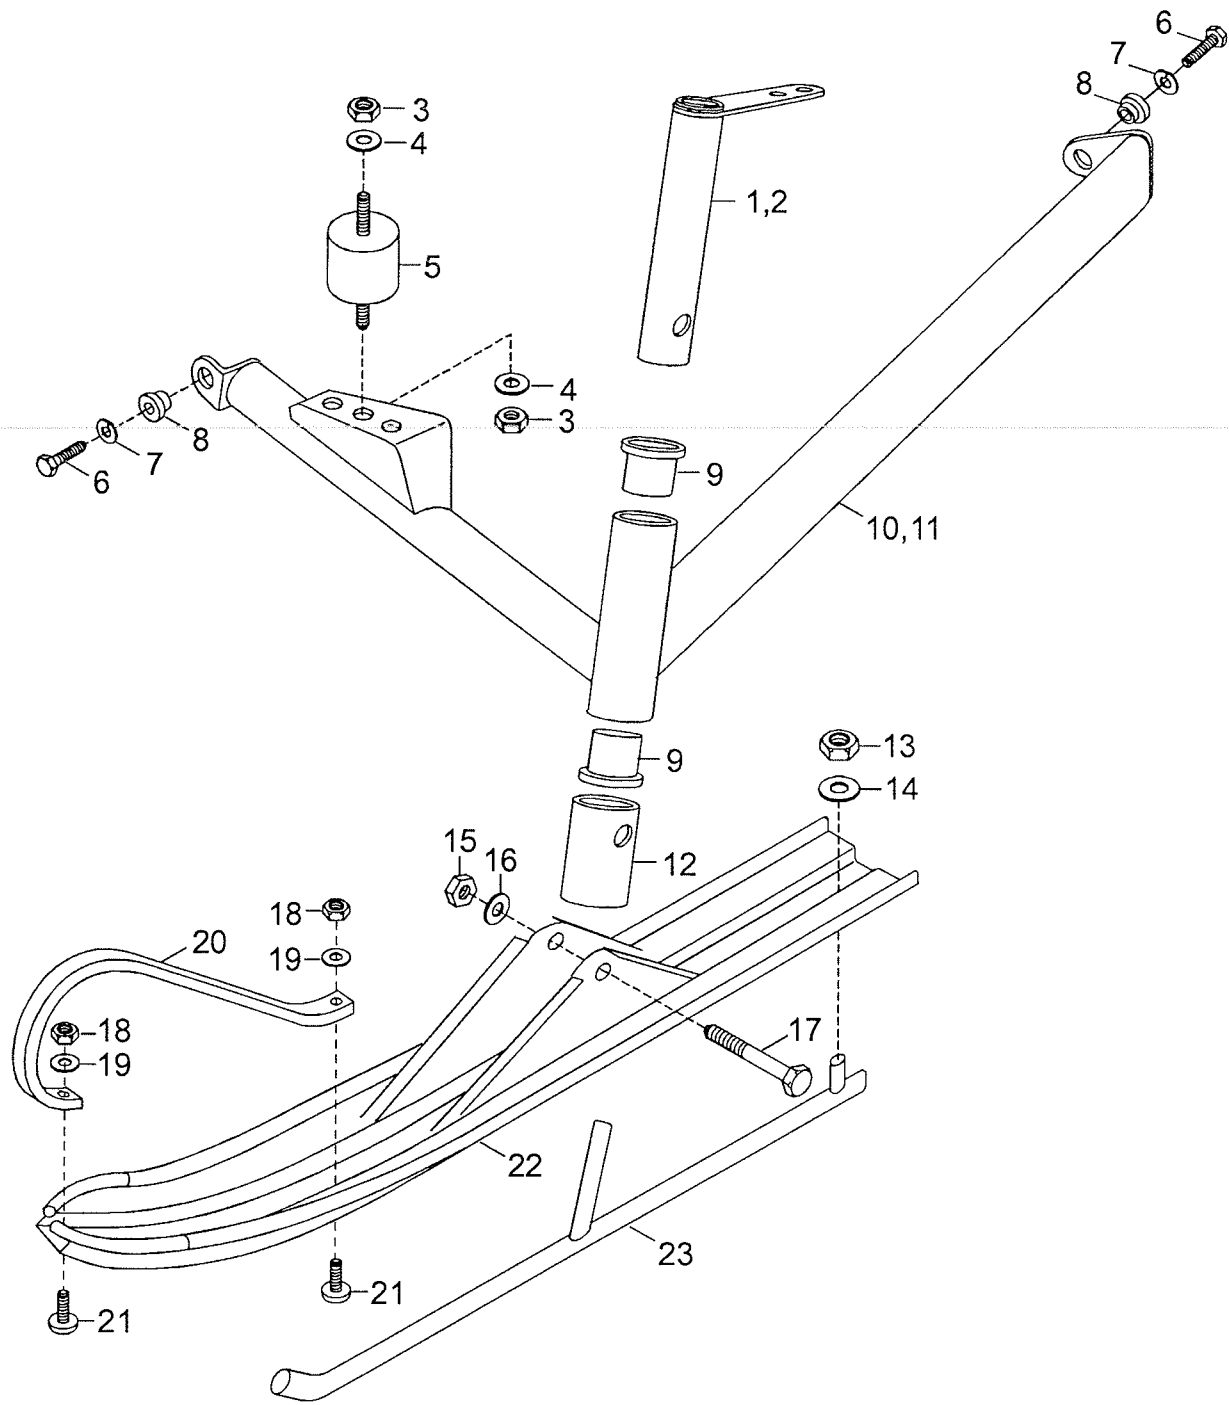

Ref.	Part Number	RAVE 150	Description
	1	5240416	1 Windshield
N	2	5241811	1 Cap
	3	5340273	1 Seat
	4	5140185	1 Chassie
	5	42260	1 Headlamp
	6	42261	1 Bulb
	7	28413	x Muoltning
N	8	547233	2 Hood latch
N	9	41011	2 Spring cotter 3x45
	12	33009	9 Lock nut
	13	20008	17 Washer
	14	36891	12 Rivet
	15	41045	2 Hinge
	16	38065	1 Lamp support
	17	40168	2 Slotted head screw
	18	542307	2 Button
	19	5240277	1 Feet support
	20	20001	2 Washer
	21	33008	2 Lock nut
	22	5440282	1 Cab retainer cable
	23	20003	1 Washer
	24	40029	1 Screw
	25	5240415	1 Bottom pan right <i>vasen</i>
	26	5240404	1 Bottom pan left <i>oikea</i>
	27	33010	1 Lock nut
	28	5240274	1 Feet support
	29	40823	1 Screw
	30	40177	4 Plate screw
	31	414510200	2 Reflector
	32	36036	26 Rivet
	33	5340417	1 Snow guard
	34	21059	1 Reflector
	35	5440235	1 Reflector support
	37	40191	2 Plate screw
	38	40247	4 Screw
	39	282000	5 Snap cap
	40	40170	5 Slotted head screw
N	43	5341810	1 Wire
	45	20018	2 Tooth lock washer
	46	42601	x Wire
N*	47	5441353	1 Tethercord Switch Assy
	48	42061	4 Connector
N	49	40177	1 Screw B4 8x16
*	42031	2	Connector
*	42122	1	Connector Case
*	544957	1	Switch Brake

Ref.	Part Number	RAVE 150	Description
1	572064100	2	Grip
2	36490	2	Rivet
3	581045600	1	Throttle handle ass'y
4	506071400	1	Brake handle
5	5240250	1	Steering handle bar
6	5340262	1	Throttle cable
7	24019	2	Screw nipple
8	534934	1	Brake cable
9	5440264	1	Spring
10	24007	1	Screw nipple
11	33003	6	Nut
12	20014	6	Lock washer
13	542008	3	Retaining support
14	542092	4	Half bushing
15	28410	2	Rubber mount
16	33011	4	Lock nut
17	20004	4	Washer
18	33003	4	Jam nut
19	31064	4	Ball joint
20	5440300	1	Tie rod
21	5440299	1	Tie rod