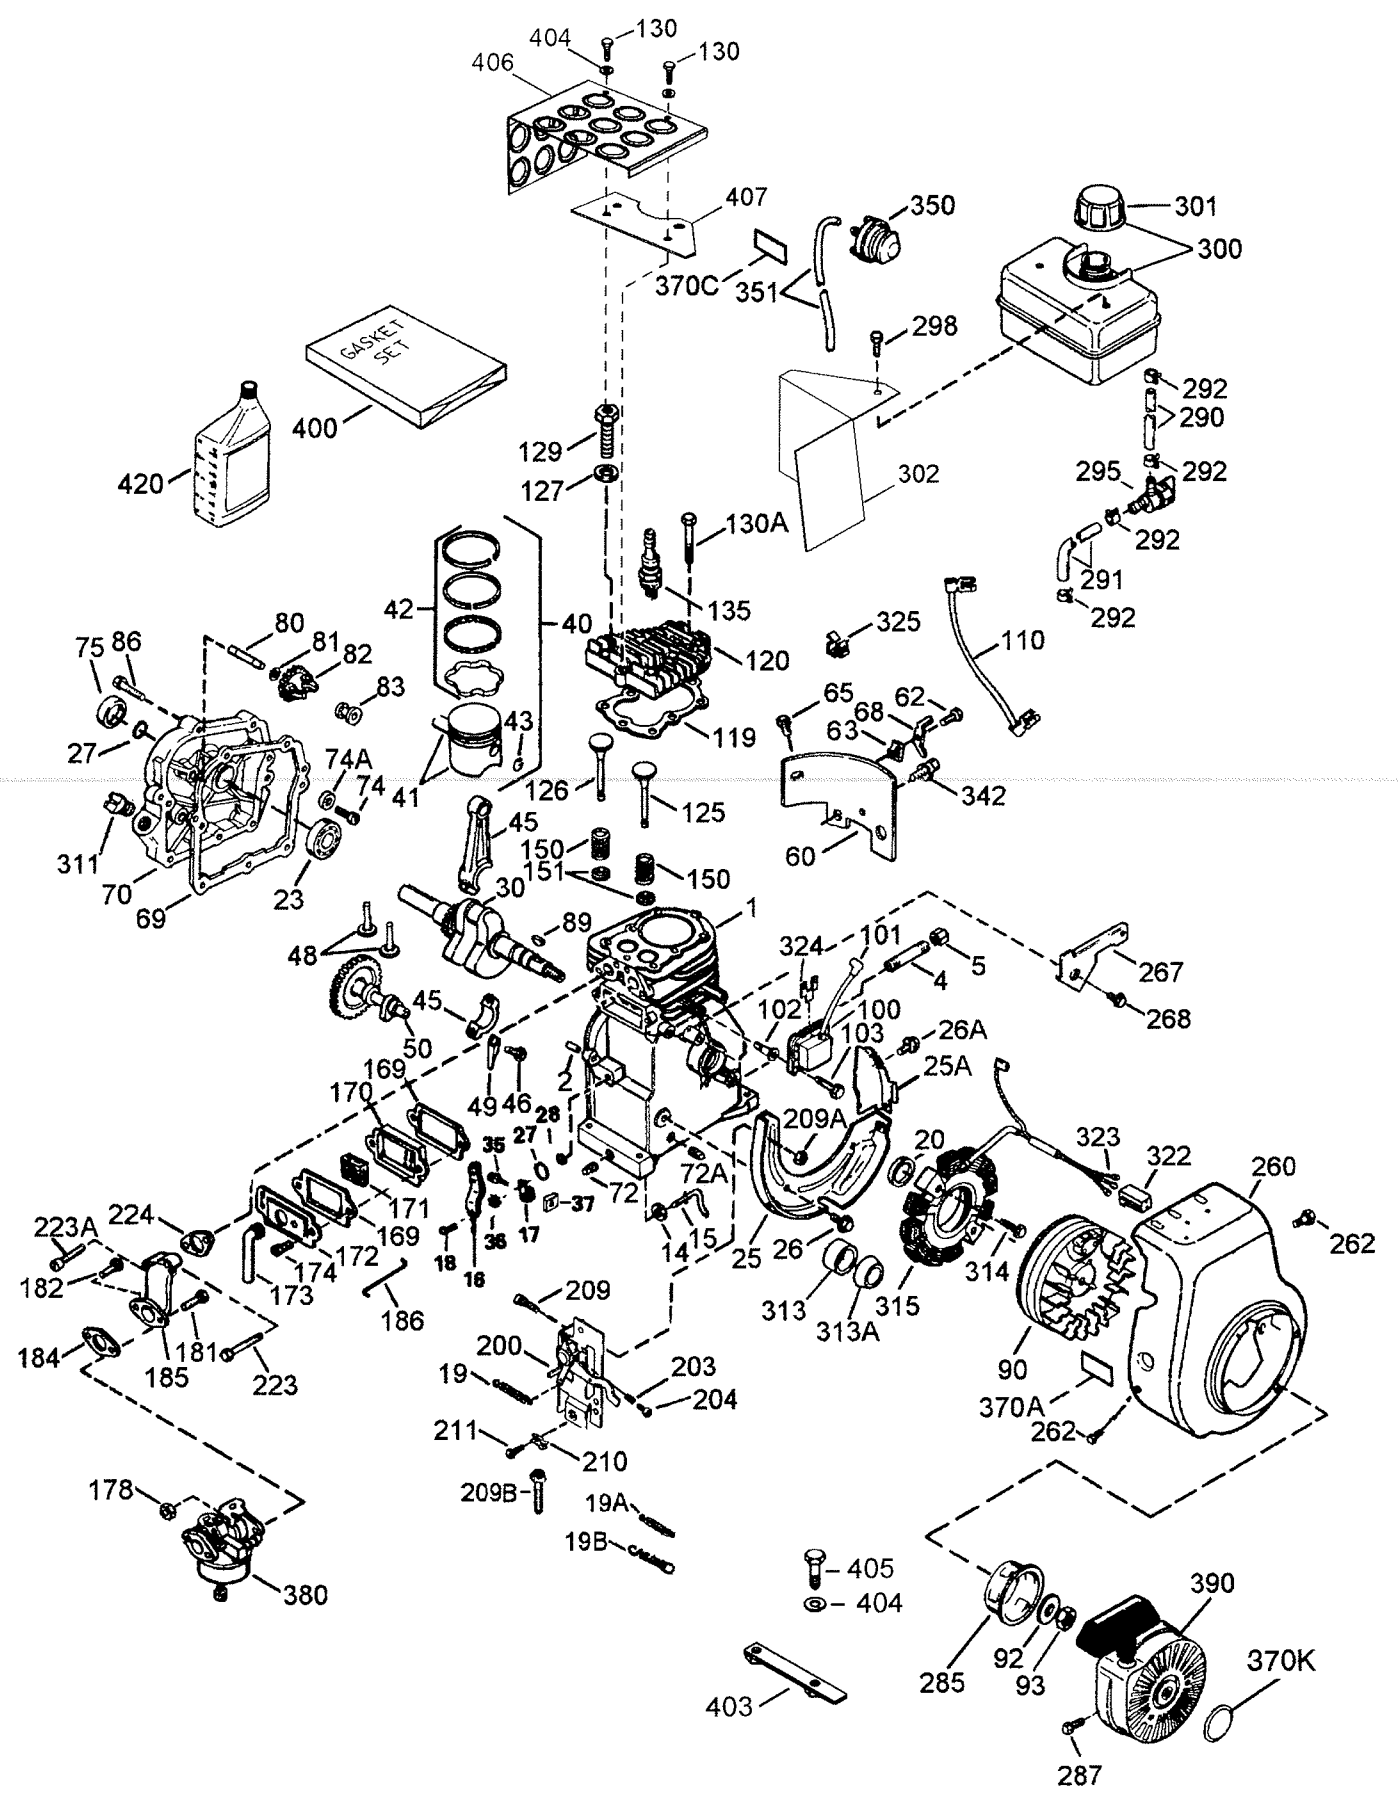

Ref.	Part Number	RAVE 150	Description
	10172		RPM High 3450 to 3750 RPM Low 1800
1	T36561	1	Cylinder (Incl. 2,20,72 & 125)
2	T26727	2	Dowel Pin
4	T30968	1	Oil Drain Extension
5	T30969	1	Extension Cap
14	T28277	1	Washer
15	T31334	1	Governor Rod
16	T31510	1	Governor Lever
17	T29916	1	Governor Lever Clamp
18	T650548	1	Screw, 8-32 x 5/16"
19	T31426	1	Extension Spring
19A	T34653	1	Extension Spring
19B	T34654	1	Extension Spring
20	T32600	1	Oil Seal
23	T28458	1	Ball Bearing
25	T36552	1	Blower Housing Baffle
25A	T35883	1	Baffle Extension
26	T650802	2	Screw, 1/4-20 x 5/8"
26A	T650926	1	Screw, 8-32 x 21/64"
27	T28539	1	Bearing Retainer
28	T30322	1	Lock Nut, 8-32
30	T34735	1	Crankshaft
35	T29826	1	Screw, 10-32 x 3/4"
36	T29918	1	Lock Washer
37	T29216	1	Lock Nut, 10-32
38	T29642	1	Retaining Ring
39	T35544A	1	Piston, Pin & Ring Set (Std.)
40	T35545A	1	Piston, Pin & Ring Set (.010" OS)
40	T35546	1	Piston, Pin & Ring Set (.020" OS)
41	T35541	1	Piston & Pin Ass'y. (Std.) (Incl. 43)
41	T35542	1	Piston & Pin Ass'y. (.010" OS) (Incl. 43)
41	T35543	1	Piston & Pin Ass'y. (.020" OS) (Incl. 43)
42	T35547A	1	Ring Set (Std.)
42	T35548A	1	Ring Set (.010" OS)
42	T35549	1	Ring Set (.020" OS)
43	T20381	2	Piston Pin Retaining Ring
45	T32875A	1	Connecting Rod Ass'y. (Incl. 46 & 49)
46	T32610A	2	Connecting Rod Bolt
48	T27241	2	Valve Lifter
49	T32654	1	Oil Dipper
50	T33158	1	Camshaft (BCR)
60	T29745	1	Blower Housing Extension
62	T650760	1	Screw, 8-32 x 3/8"
63	T28545	1	Grommet
65	T650128	1	Screw, 10-24 x 1/2"
68	T33356	1	Ground Terminal
69	T27677A	1	Cylinder Cover Gasket
70	T30756C	1	Cylinder Cover (Incl. 75 thru 83)
72	T27642	1	Oil Drain Plug
72A	T28582	1	Oil Drain Plug
74	T30200	2	Screw, 10-24 x 9/16,1
74A	T28537	2	Washer
75	T28540	1	Oil Seal