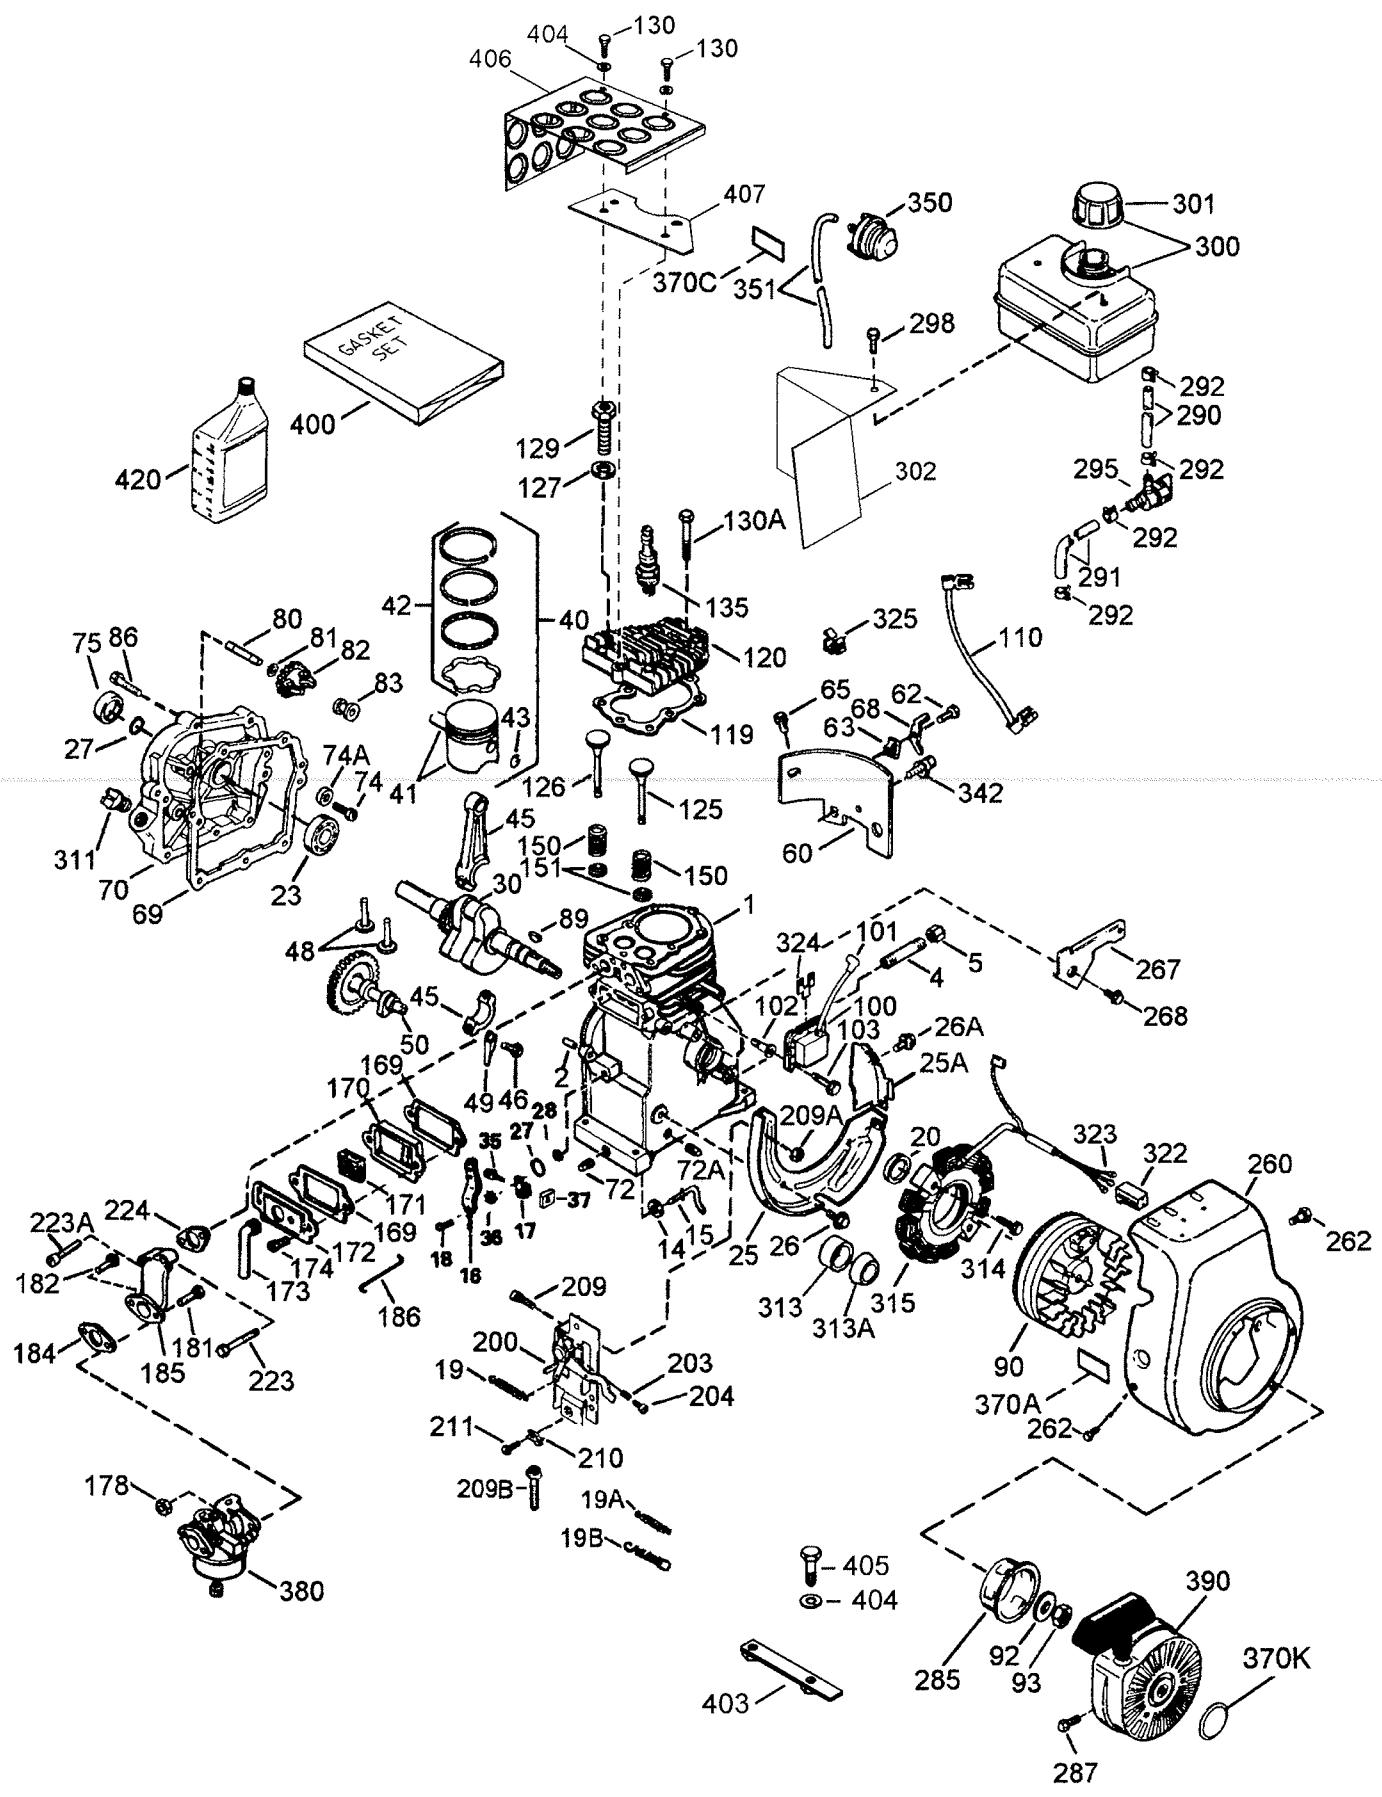

Ref.	Part Number	RAVE 150	Description
	285	T36467A	1 Starter Cup
	287	T650926	2 Screw, 8-32 x 21/64"
	290	T30962	1 Fuel Line (24.00")
	291	T29774	1 Fuel Line
N	292	T26460	1 Fuel Line Clamp
N	295	T35857	1 Fuel Shut-Off Valve
	298	T650665	2 Screw, 1/4-15 x 7/8"
N	300	T35584	1 Fuel Tank and Fuel Cap (Incl. 292 & 301)
N	301	T36246	1 Fuel Cap
N	302	5341202	1 Cover Plate
	311	T27625	2 Oil Fill Plug
	313	T34080	1 Spacer
	313A	T35189	1 Spacer
	314	T650873	1 Screw, 1/4-20 x 3/4"
	315	T611095	1 Alternator Coil (3 Amp AC)(Incl. 322 & 323)
	322	T610823	1 Connector Body
	323	T610822	1 Terminal
	324	T33177	1 Terminal
	325	T27275	1 Wire Clip
	342	T650751	1 Screw, 1/4-20 x 7/16"
	350	T570682	1 Primer Ass'y.
	351	T32180C	1 Primer Line (12.00")
	370A	T36261	1 Lubrication Decal
	370C	T36501	1 Primer Decal
	370K	T36695	1 Starter Decal
	380	T632113A	1 Carburetor (Incl. 184)
	390	T590712	1 Rewind Starter
(NOTE: This engine could have been built with 590652 starter. Refer to the design of the air intake louvers for part identification. Individual starter parts do not interchange.)			
	400	T36442	1 Gasket Set (Incl. Items Marked PK in Notes) Incl. Part #26756 (1), 27234A (2), 27272A (1), 27677A (1), 29673 (1), 36440 (1), 32649a (1), 33670A (1)
	403	T5440236	2 Nut Plate
	404	T20014	4 Lock Washer
	405	T40120	4 Screw
N	406	5341827	1 Cover Plate
N	407	5441836	1 Bracket
	420	T730226	1 SAE 5W30 4-Cycle Engine Oil (Quart)