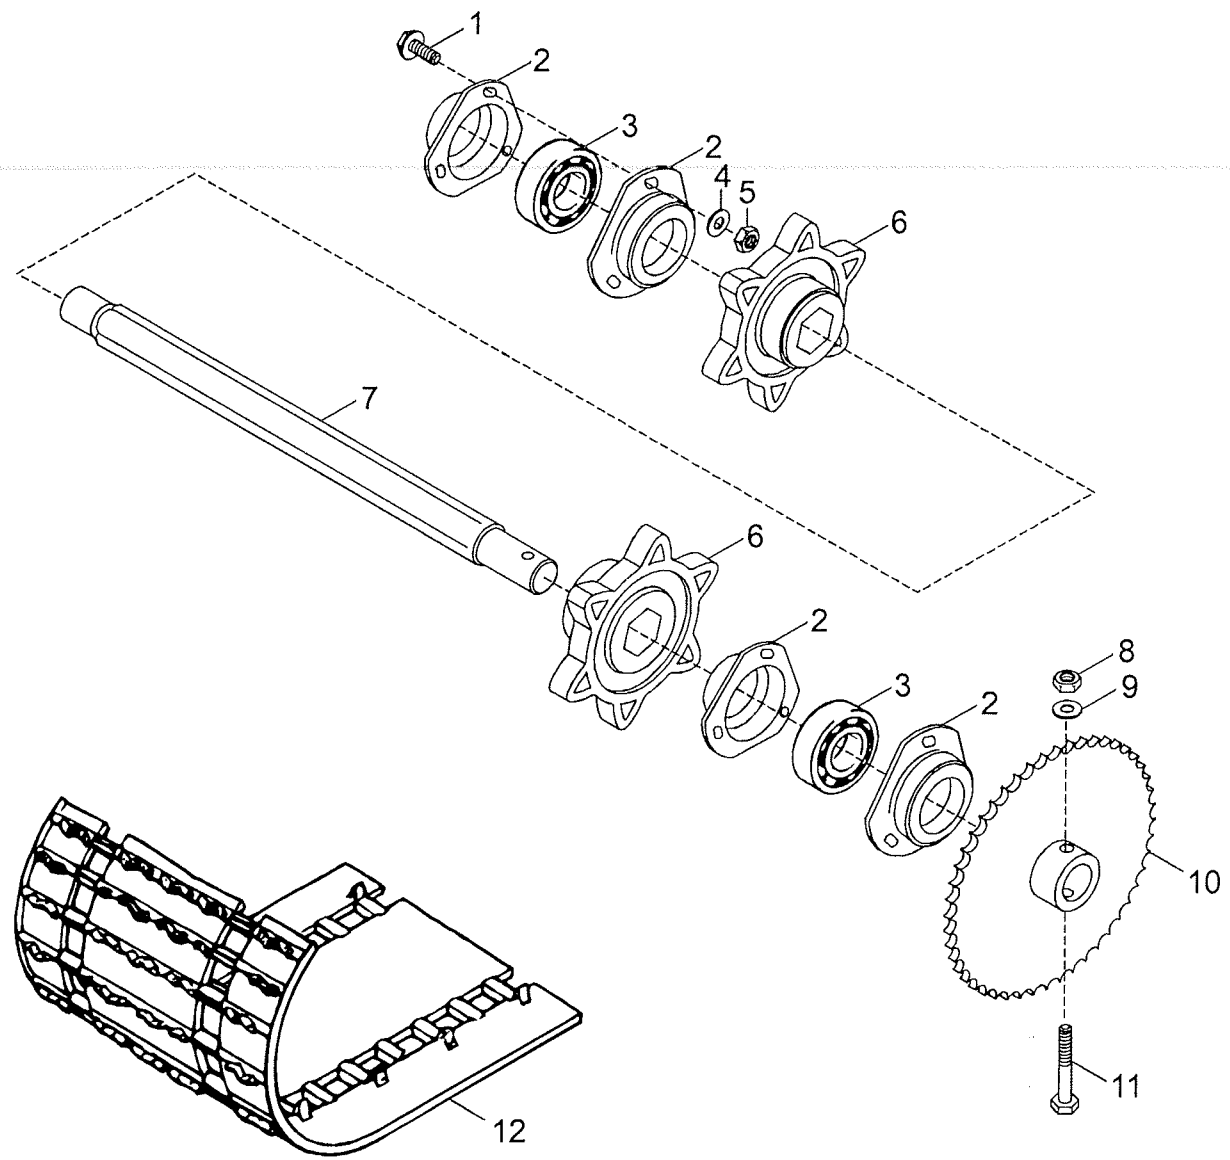

Ref.	Part Number	RAVE 150	Description
1	572064100	2	Grip
2	36490	2	Rivet
3	581045600	1	Throttle handle ass'y
4	506071400	1	Brake handle
5	5240250	1	Steering handle bar
6	5340262	1	Throttle cable
7	24019	2	Screw nipple
8	534934	1	Brake cable
9	5440264	1	Spring
10	24007	1	Screw nipple
11	33003	6	Nut
12	20014	6	Lock washer
13	542008	3	Retaining support
14	542092	4	Half bushing
15	28410	2	Rubber mount
16	33011	4	Lock nut
17	20004	4	Washer
18	33003	4	Jam nut
19	31064	4	Ball joint
20	5440300	1	Tie rod
21	5440299	1	Tie rod

Ref.	Part Number	RAVE 150	Description
1	5340295	1	Steering arm left
2	5340298	1	Steering arm right
3	33004	4	Nut
4	20047	4	Washer
5	28411	2	Rubber mount
6	40118	4	Screw
7	20014	4	Lock washer
8	5440228	4	Sleeve
9	31049	4	Cushion
10	5140283	1	Swing arm left
11	5140421 519043	1	Swing arm right
12	5440672	2	Sleeve
13	33011	2	Lock nut
14	20004	2	Washer
15	33012	2	Lock nut
16	20005	2	Washer
17	40019	2	Screw
18	33010	4	Lock nut
19	20009	4	Washer
20	5340370	2	Ski handle
21	40173	4	Slotted head screw
22	5240361	2	Ski
N 23	5341839	2	Carbide runner

Ref.	Part Number	RAVE 150	Description
1	40332	3	Allen screw
2	20052	3	Lock washer
3	5340238	1	Exhaust
4	5340244	1	Mufler
5	20052	2	Lock washer
6	40818	2	Allen screw

Ref.	Part Number	RAVE 150	Description
1	5340268	1	Brake frame
2	40824	2	Screw
3	5340265	1	Brake belt
4	5440272	1	Sleeve
5	33065	1	Metallock nut
6	26020	1	Chain
7	26021	1	Chain lock
8	14222	1	Centrifugal clutch
9	20012	1	Washer
10	40825	1	Screw
11	5341083	1	Chain shelter
12	20033	1	Tooth lock washer
13	40826	1	Screw
N 14	5441932	1	Greasing Instruction Tape