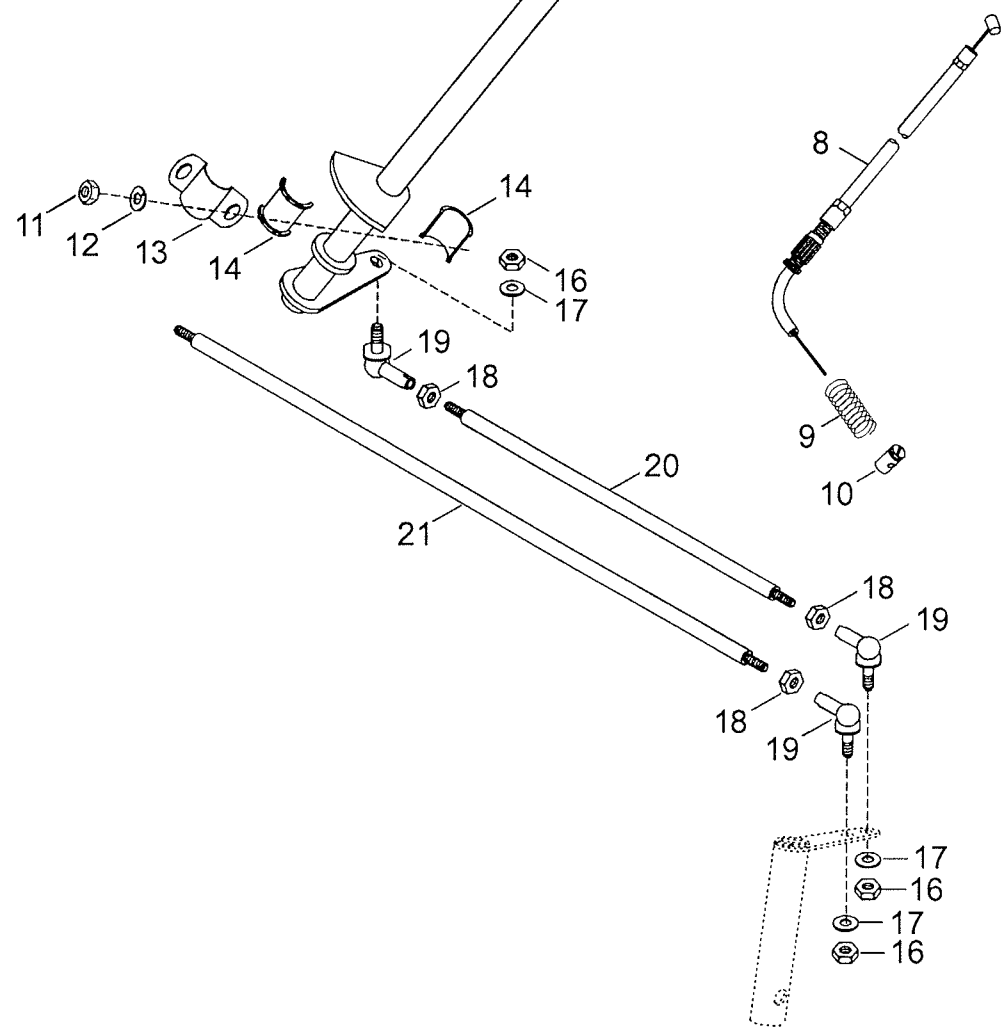

Ref.	Part Number	RAVE 150	Description
1	572064100	2	Grip
2	36490	2	Rivet
3	581045600	1	Throttle handle ass'y
4	506071400	1	Brake handle
5	5240250	1	Steering handle bar
6	5340262	1	Throttle cable
7	24019	2	Screw nipple
8	534934	1	Brake cable
9	5440264	1	Spring
10	24007	1	Screw nipple
11	33003	6	Nut
12	20014	6	Lock washer
13	542008	3	Retaining support
14	542092	4	Half bushing
15	28410	2	Rubber mount
16	33011	4	Lock nut
17	20004	4	Washer
18	33003	4	Jam nut
19	31064	4	Ball joint
20	5440300	1	Tie rod
21	5440299	1	Tie rod

Ref.	Part Number	RAVE 150	Description
1	5340295	1	Steering arm left
2	5340298	1	Steering arm right
3	33004	4	Nut
4	20047	4	Washer
5	28411	2	Rubber mount
6	40118	4	Screw
7	20014	4	Lock washer
8	5440228	4	Sleeve
9	31049	4	Cushion
10	5140283	1	Swing arm left
11	5140421 519043	1	Swing arm right
12	5440672	2	Sleeve
13	33011	2	Lock nut
14	20004	2	Washer
15	33012	2	Lock nut
16	20005	2	Washer
17	40019	2	Screw
18	33010	4	Lock nut
19	20009	4	Washer
20	5340370	2	Ski handle
21	40173	4	Slotted head screw
22	5240361	2	Ski
N 23	5341839	2	Carbide runner

Ref.	Part Number	RAVE 150	Description
1	40332	3	Allen screw
2	20052	3	Lock washer
3	5340238	1	Exhaust
4	5340244	1	Mufler
5	20052	2	Lock washer
6	40818	2	Allen screw

Ref.	Part Number	RAVE 150	Description
1	5340268	1	Brake frame
2	40824	2	Screw
3	5340265	1	Brake belt
4	5440272	1	Sleeve
5	33065	1	Metallock nut
6	26020	1	Chain
7	26021	1	Chain lock
8	14222	1	Centrifugal clutch
9	20012	1	Washer
10	40825	1	Screw
11	5341083	1	Chain shelter
12	20033	1	Tooth lock washer
13	40826	1	Screw
N 14	5441932	1	Greasing Instruction Tape

Ref.	Part Number	RAVE 150	Description
1	40056	6	Screw
2	534430	4	Housing Bearing
3	31066	2	Bearing
4	20014	6	Washer
5	33011	6	Lock nut
6	5340179	2	Sprocket
7	5340230	1	Drive axle
8	33011	1	Lock nut
9	20004	1	Washer
10	5340231	1	48 Teeth sprocket
N 11	40010	1	Screw M8x55
12	13051	1	Track