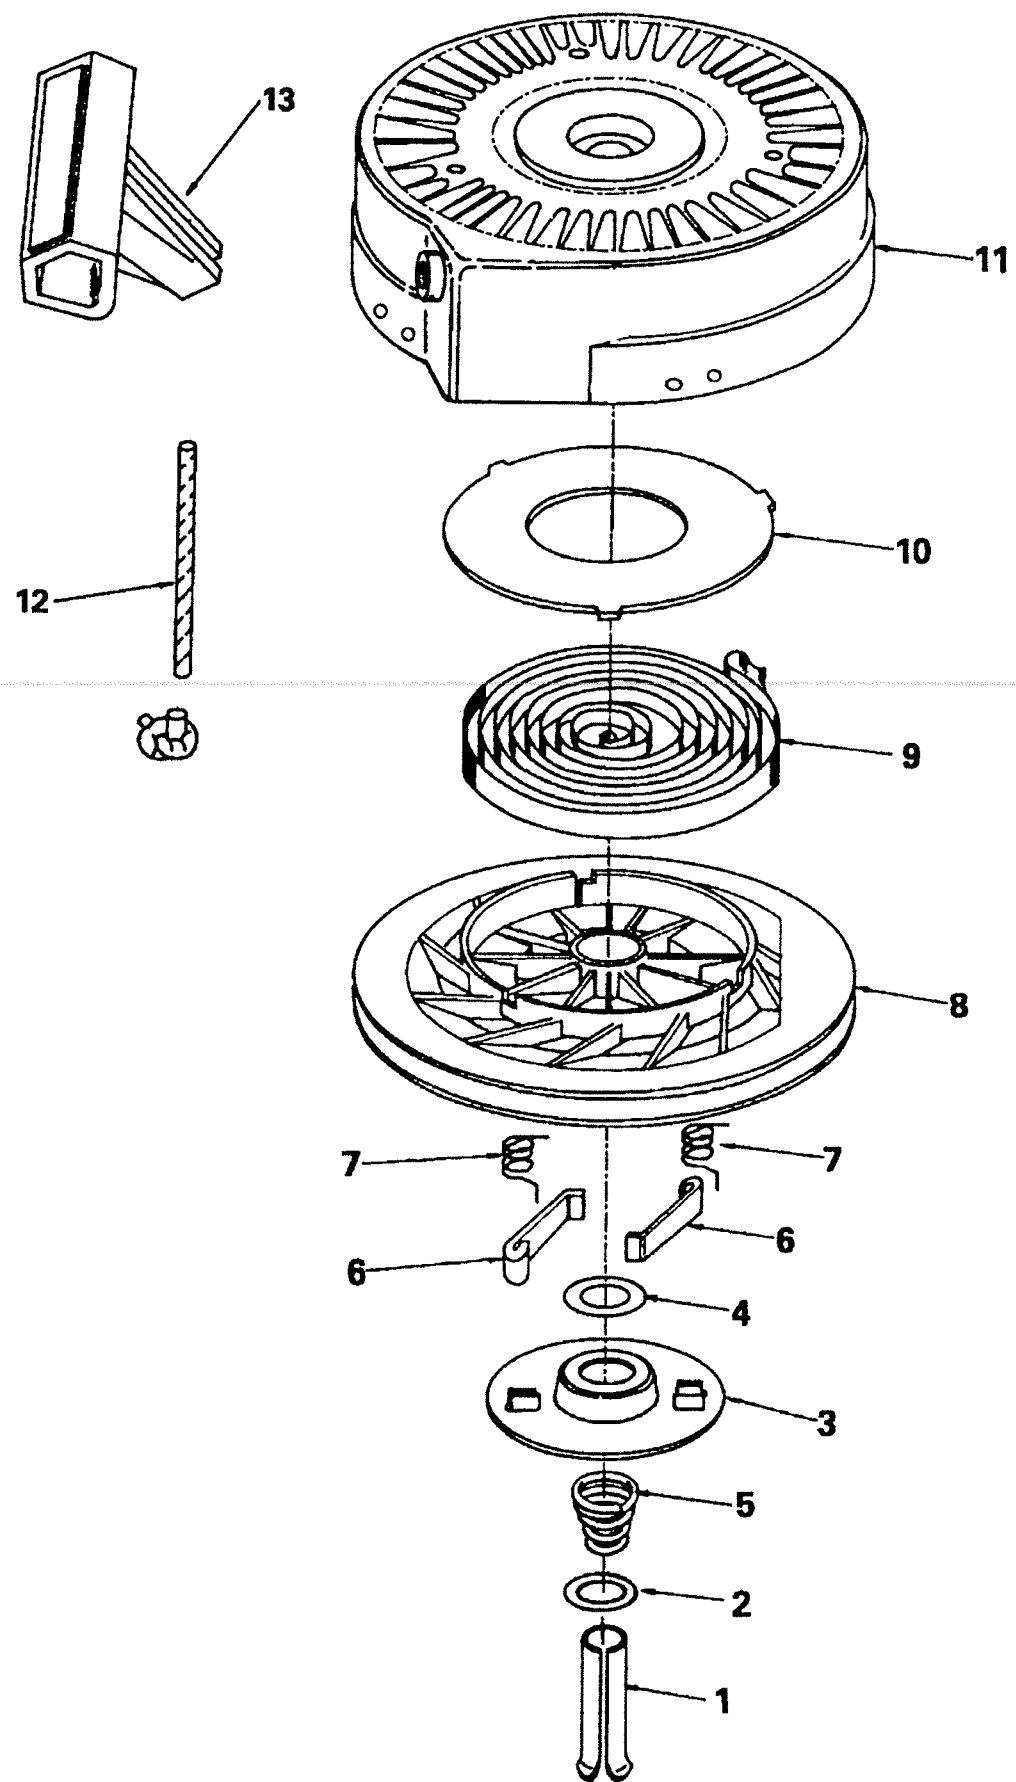

Ref. Part Number **RAVE 150** Description

N		T590652	1	Recoil Starter
N	1	T590599A	1	Spring Pin (Incl. 4)
N	2	T590600	1	Washer
N	3	T590615	1	Retainer
N	4	T590601	1	Washer
N	5	T590598	1	Brake Spring
N	6	T590616	2	Starter Dog
N	7	T590617	2	Dog Spring
N	8	T590645A	1	Pulley Ass'y. (Incl. 9 & 10)
N	9	T590619	1	Rewind Spring
N	10	T590620	1	Spring Cover
N	11	T590643	1	Starter Housing Ass'y.
N	12	T590535	1	Starter Rope (Length 98" X 9/64" dia.)
N	13	T590701	1	Starter Handle