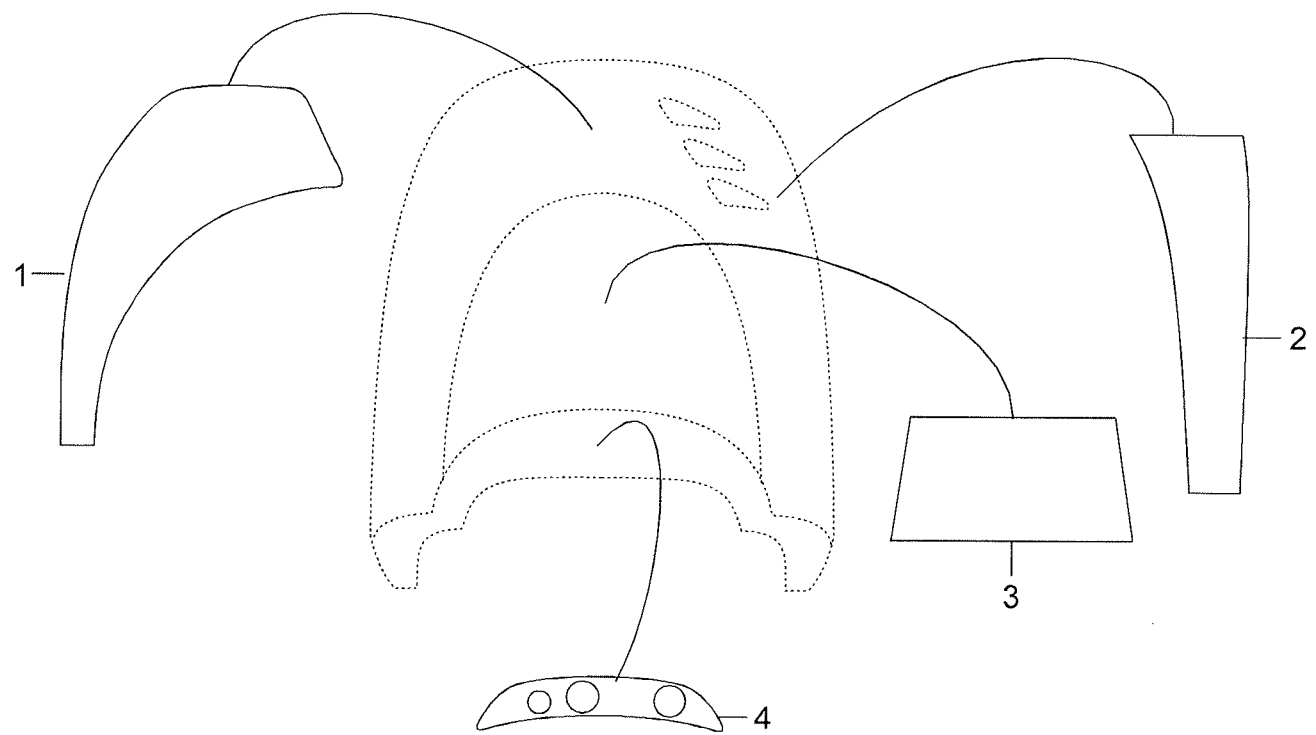

Ref.	Part Number	RAVE 150	Description
N	1	5240424	1 Foam-acoustic right
N	2	5140425	1 Foam-acoustic left
	3	5240426	1 Foam-acoustic upper
	4	5340409	1 Dash decal
	5	44107	1 "Hole" Decal
	6	5240406	1 Front decal
	7	5441077	2 "L.F.S." Decal
	8	5240405	1 "Rave" Decal left
	9	5240413	1 "Rave" Decal right
	10	5240408	1 "Lynx" Decal
	11	5240414	1 "Lynx" Decal
N	12	5441931	1 Choke-tape